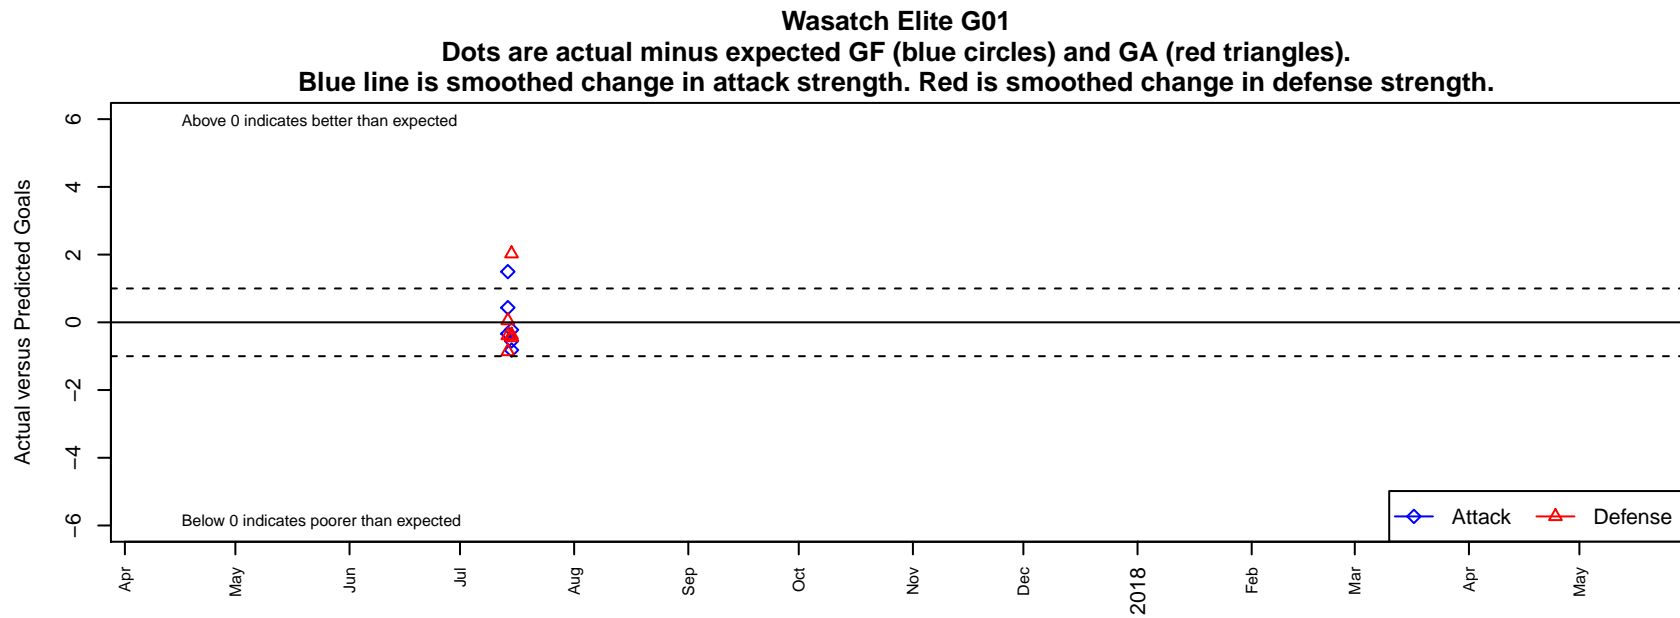

Wasatch Elite G01

alt names used:

Venues played:

G01 total strength=1581
attack=8.01 defense=28.09
notes= TM 2016

2017 Nike Crossfire Challenge Super Group U'
2017 Nike Crossfire Challenge Gold Group U17

date	home		away		venue	pred.home	pred.away
2017-07-15	Wasatch Elite G01	0	Crossfire OR United ECNL G01	0	2017 Nike Crossfire Challenge Super Grou	0.22	2.03
2017-07-15	Wasatch Elite G01	0	Crossfire Select Granston G01	1	2017 Nike Crossfire Challenge Gold Group	0.55	0.55
2017-07-15	Wasatch Elite G01	0	Blackhills FC Black G01	1	2017 Nike Crossfire Challenge Gold Group	0.82	0.62
2017-07-14	Wasatch Elite G01	0	WPFC Black G01	2	2017 Nike Crossfire Challenge Super Grou	0.34	1.14
2017-07-14	Whatcom FC Rangers Gold G01	1	Wasatch Elite G01	2	2017 Nike Crossfire Challenge Super Grou	1.05	0.50
2017-07-14	WA Rush G01	2	Wasatch Elite G01	1	2017 Nike Crossfire Challenge Gold Group	1.61	0.57